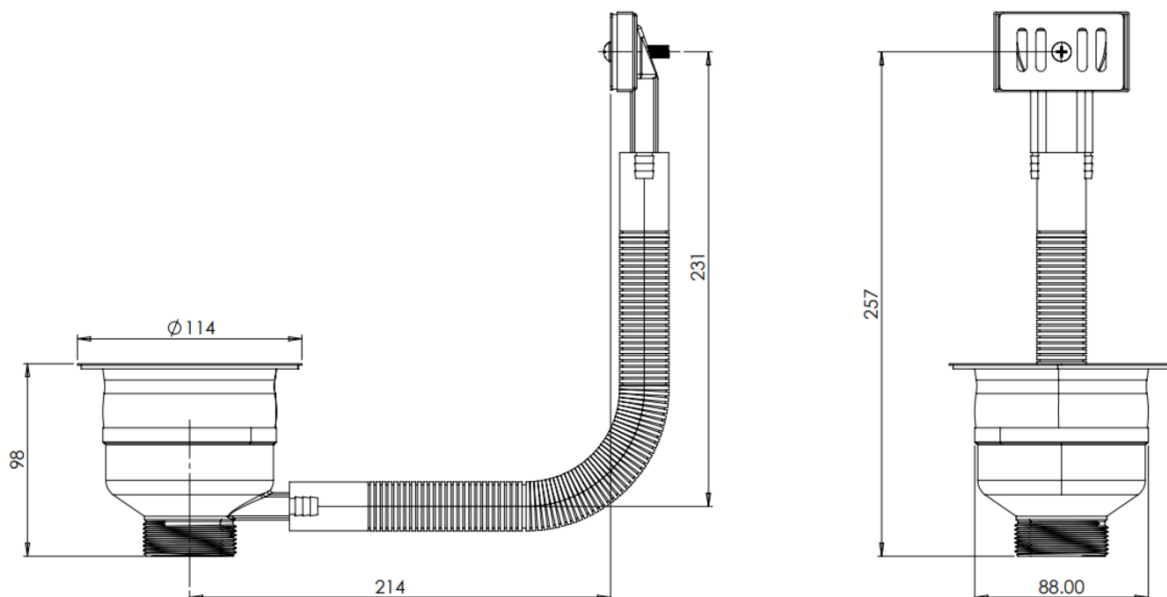

## MODEL

**Description:** Kitchen Strainer Waste with Overflow  
**Barcode:** 5056634500718

## GENERAL

**Category:** Accessories  
**Sub Category:** Basket Strainer Wastes  
**Related Standard(s) CE:** EN 274-1:2002  
**DOC ref:** DOC-KT-1017A  
**Related Standard(s) UKCA:** BS EN 274-1:2002  
**DOC ref:** DOC-KT-1017B  
**WRAS Approved:** No  
**WRAS No:** n/a  
**Other:** n/a  
**No:** n/a

## SPECIFICATION

**Colour / Finish:** POLISHED STEEL  
**Construction Material (Kitchens):** SS & Polypropylene  
**Product Type:** Sink Strainer Waste with Overflow  
**Waste/Plug Type:** Strainer  
**Waste Location Type:** Sink  
**Waste Size:** 90 mm  
**Connection type:** n/a  
**Outlet Thread size:** 40mm (1 1/2 ")

The information contained on this page was correct at date of issue. Fitting dimensions are provided as a guide only. Some variation may occur due to manufacturing tolerances.